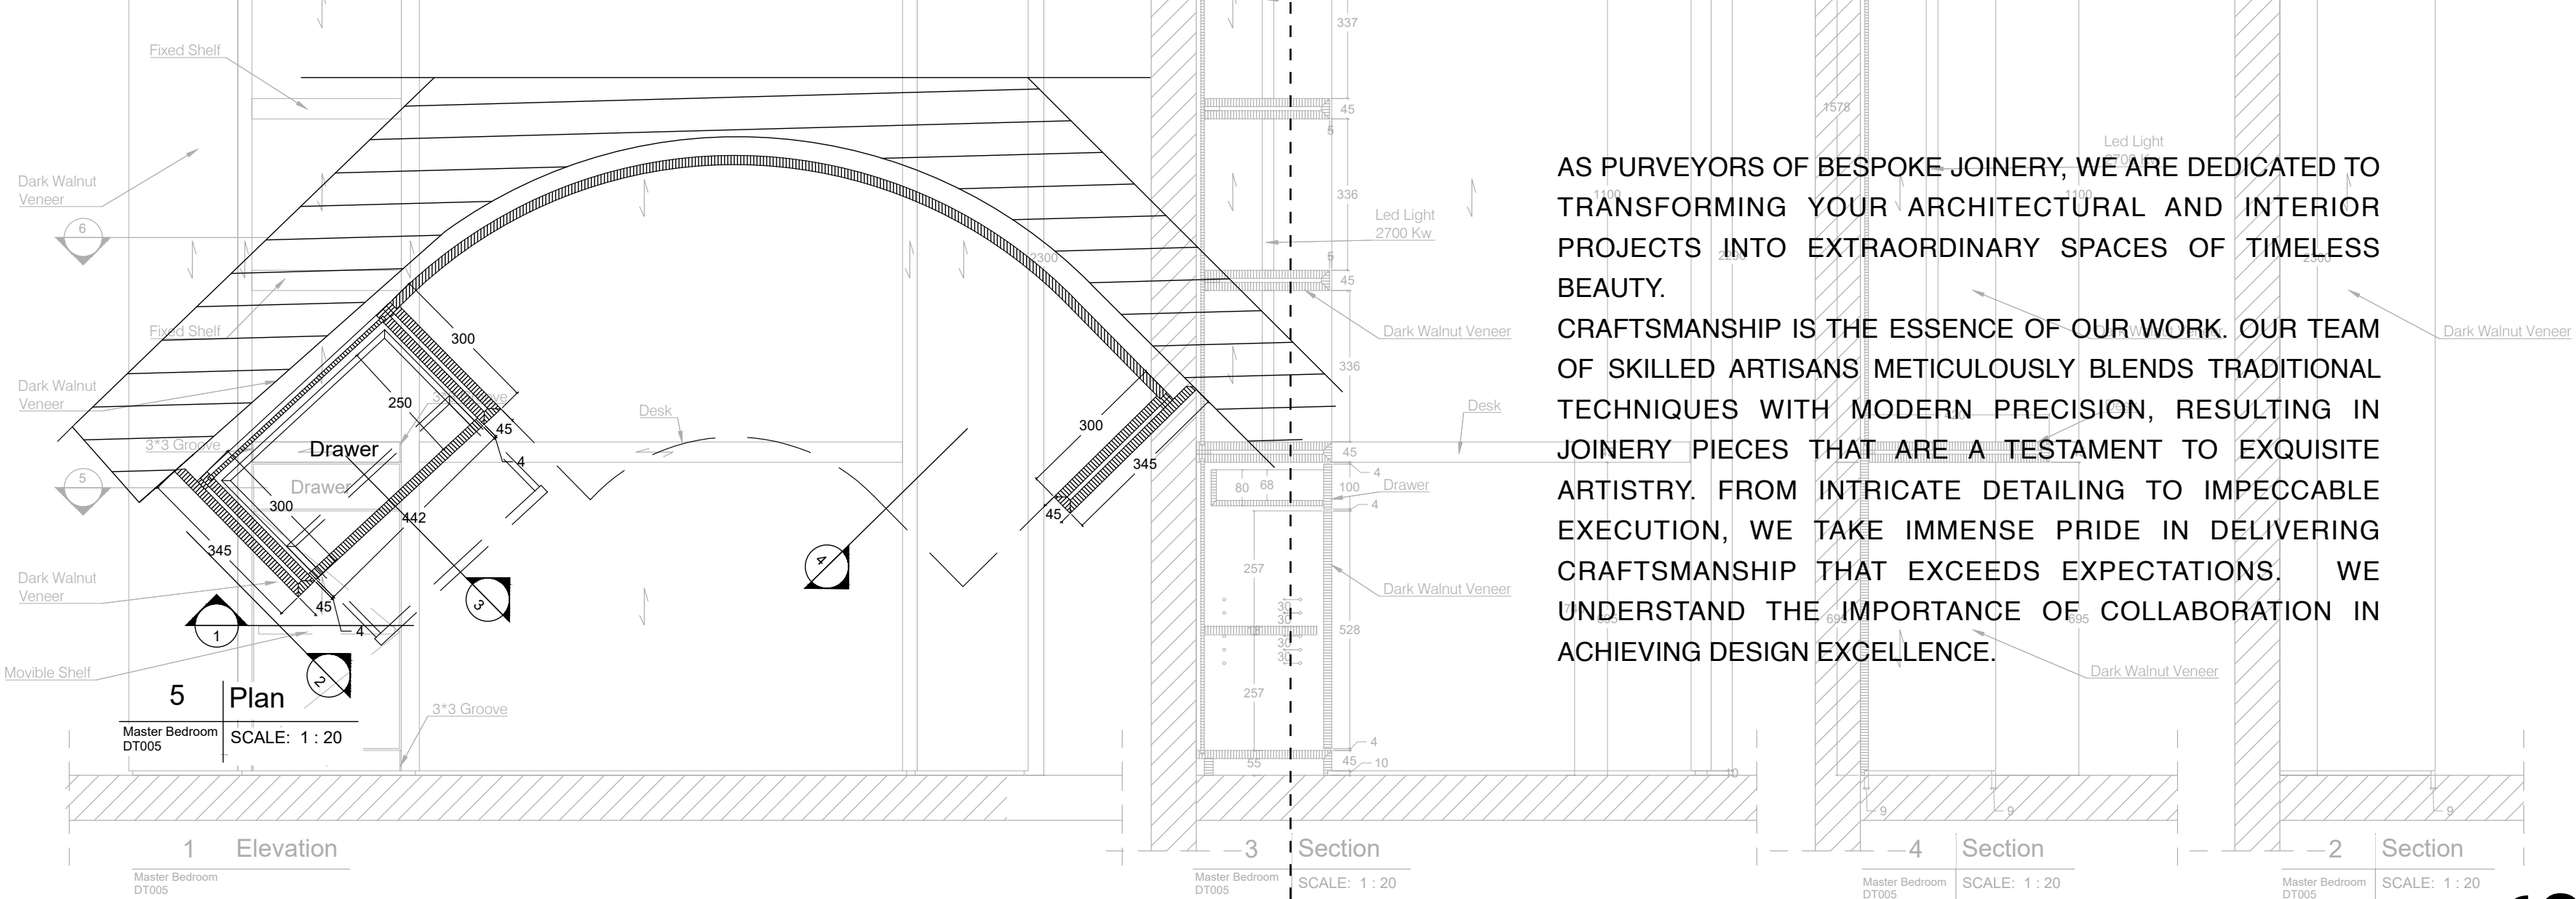

AS PURVEYORS OF BESPOKE JOINERY, WE ARE DEDICATED TO TRANSFORMING YOUR ARCHITECTURAL AND INTERIOR PROJECTS INTO EXTRAORDINARY SPACES OF TIMELESS BEAUTY.

CRAFTSMANSHIP IS THE ESSENCE OF OUR WORK. OUR TEAM OF SKILLED ARTISANS METICULOUSLY BLENDS TRADITIONAL TECHNIQUES WITH MODERN PRECISION, RESULTING IN JOINERY PIECES THAT ARE A TESTAMENT TO EXQUISITE ARTISTRY. FROM INTRICATE DETAILING TO IMPECCABLE EXECUTION, WE TAKE IMMENSE PRIDE IN DELIVERING CRAFTSMANSHIP THAT EXCEEDS EXPECTATIONS. WE UNDERSTAND THE IMPORTANCE OF COLLABORATION IN ACHIEVING DESIGN EXCELLENCE.