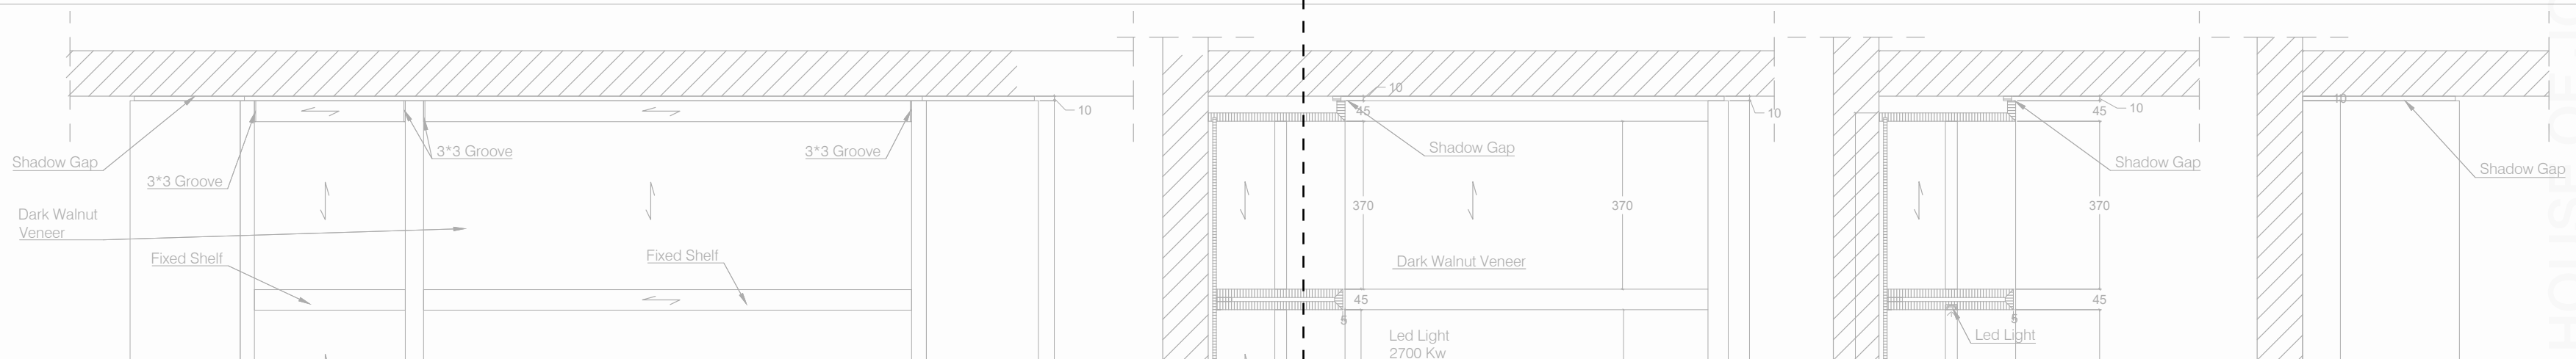

OUR TEAM SPECIALISES IN HIGH QUALITY BESPOKE JOINERY FOR VARIETY OF RESIDENTIAL AND COMMERCIAL PROJECTS.

HOUSE OF JOINERY'S WORK IS THE PRODUCT OF COLLABORATIONS WITH DESIGNERS, ENGINEERS AND JOINERS.

A KEY TO SUCCESSFUL BESPOKE JOINERY PRODUCTION IS A COMBINATION OF FORM AND FUNCTION THAT PERFECTLY FITS YOUR LIFESTYLE.

WE BELIEVE THAT ALL THE PHASES STARTING FROM DESIGN AND LATER MANUFACTURING IS A COLLABORATIVE PROCESS, INVOLVING VISION AND PRECISION.

IN THE FOLLOWING PAGES WE HAVE GATHERED THE INSPIRATIONAL COLLECTION OF OUR WORK AND MADE A CONCISE PORTFOLIO FOR THE ATTENTION OF CLIENTS/DESIGNERS. THE PORTFOLIO INCLUDES WORKS FROM VARIOUS TYPES OF PROJECTS WITH DIFFERENT SPATIAL QUALITIES, DESIGN, MATERIAL COMBINATION, DETAILS, FINISH AND CRAFT. WE HOPE YOU ENJOY AND GET INSPIRED BY THE BODY OF WORK DELIVERED BY US.

House of Joinery Team

CONTENT:

THE PROCESS	1
MATERIALS	2-3
KITCHEN	5
WALK-IN WARDROBES	11
BEDROOM	15
OFFICE	23
BAR UNITS	26
LIVING ROOM	29
INFO	30